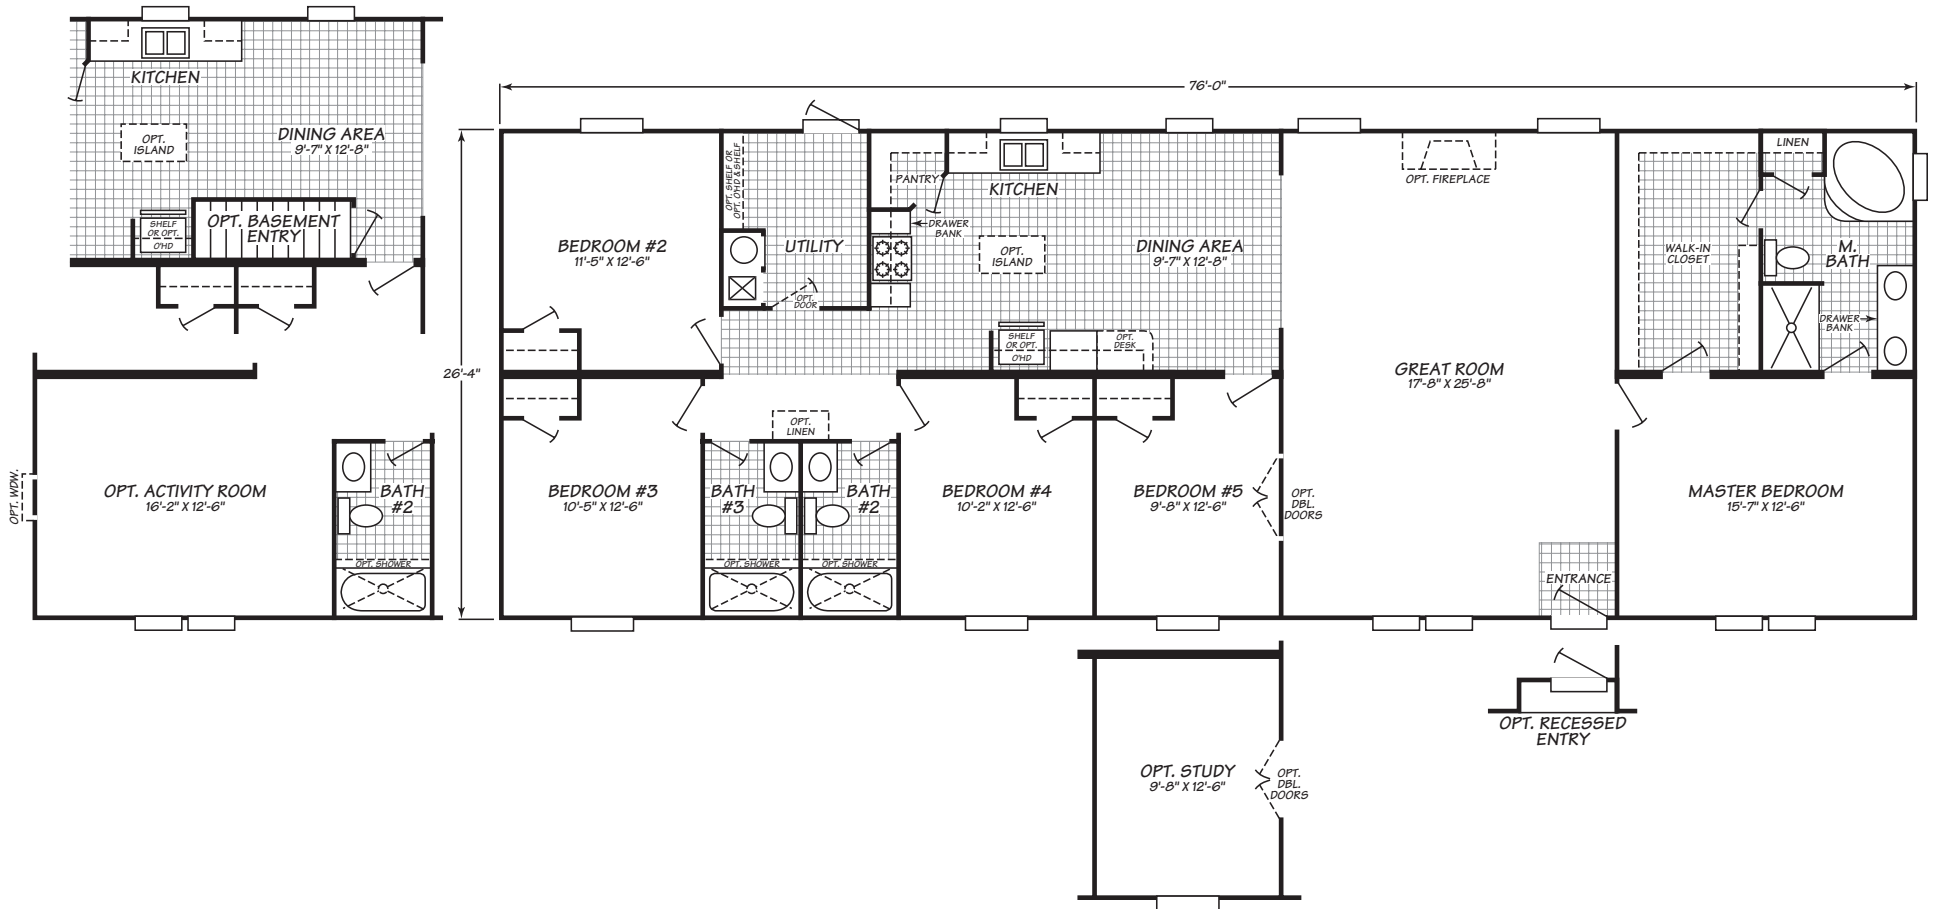

Crownpointe Xtreme Series Model 4765V

3 Bedrooms • 2 Baths • 2,001 Square Feet

Fleetwood Homes reserves the right to change colors, prices, specifications, models, dimensions and materials without notice. Rendering and diagrams are meant to be representative and, in keeping with Fleetwood's policy of constant updating and improvement, may vary from the actual home. All dimensions are nominal and approximated. Square footage is measured from exterior wall to exterior wall, and is an approximate figure. Length indicated in floorplans is floor length only. The length of the hitch is not included. (Add four feet to arrive at transportable length.) Ask your retailer for specifics. PRICES AND SPECIFICATIONS SUBJECT TO CHANGE WITHOUT NOTICE OR OBLIGATION.