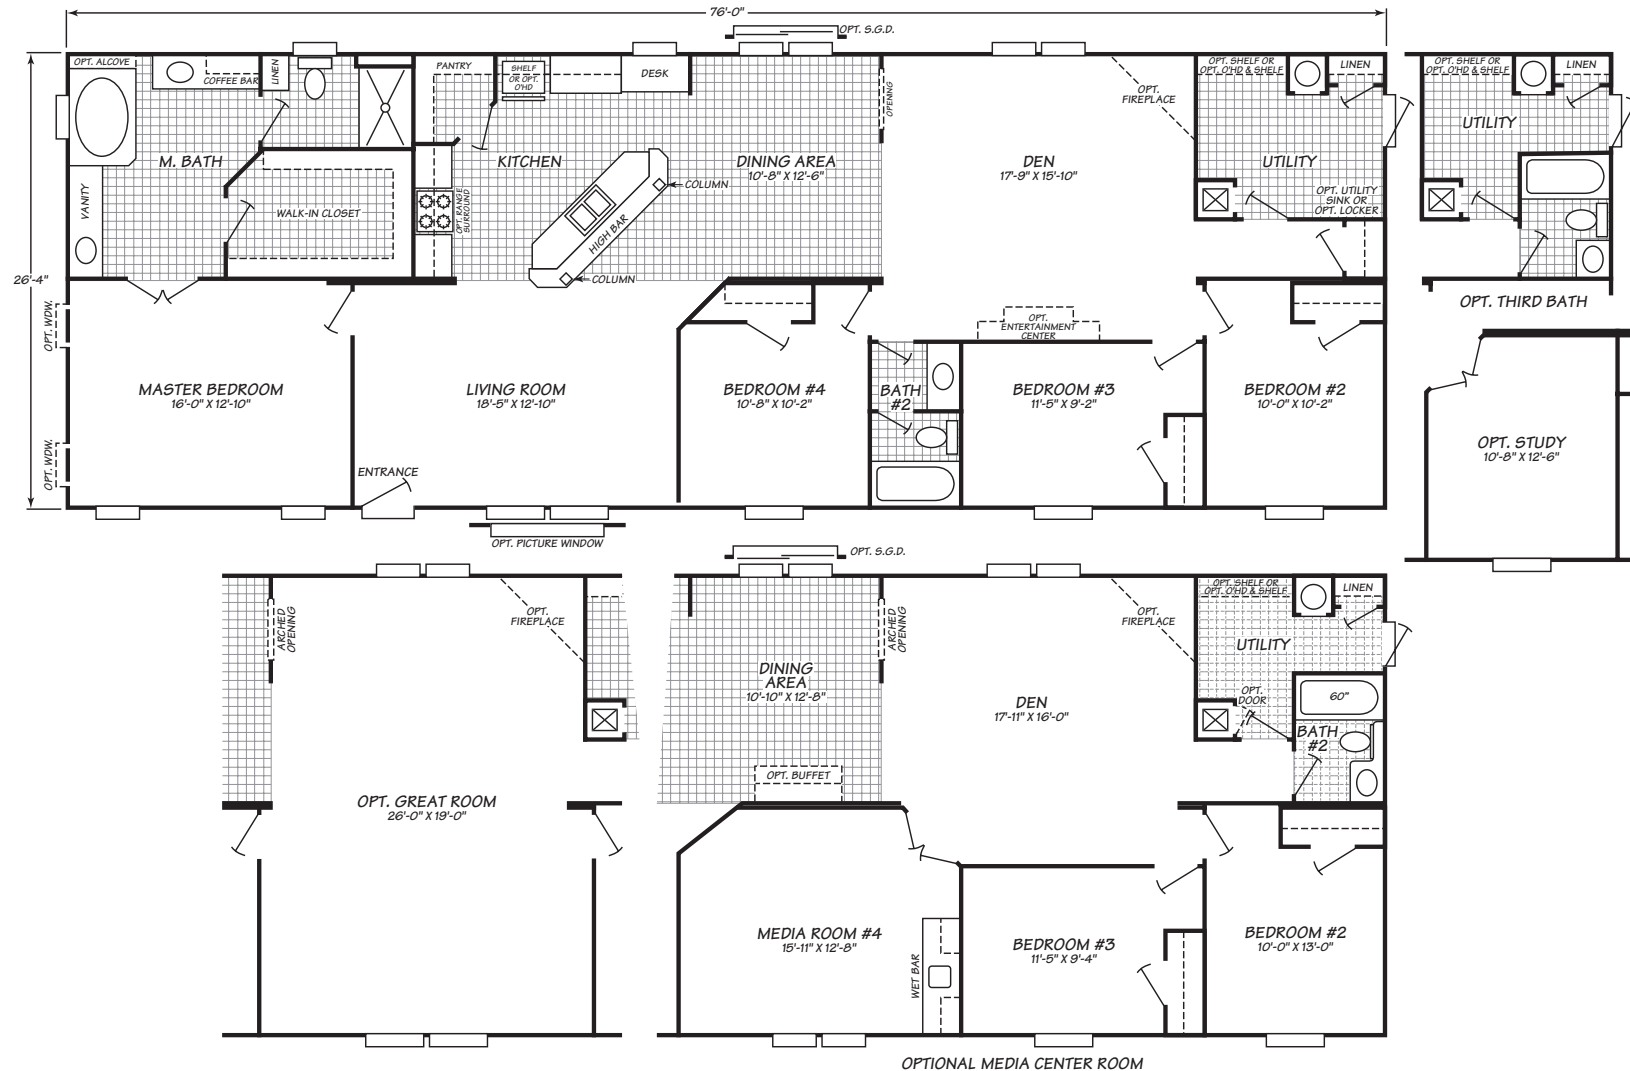

Crownpointe Xtreme Series Model 4764K

4 Bedrooms • 2 Baths • 2,001 Square Feet

Fleetwood Homes reserves the right to change colors, prices, specifications, models, dimensions and materials without notice. Rendering and diagrams are meant to be representative and, in keeping with Fleetwood's policy of constant updating and improvement, may vary from the actual home. All dimensions are nominal and approximated. Square footage is measured from exterior wall to exterior wall, and is an approximate figure. Length indicated in floorplans is floor length only. The length of the hitch is not included. (Add four feet to arrive at transportable length.) Ask your retailer for specifics. PRICES AND SPECIFICATIONS SUBJECT TO CHANGE WITHOUT NOTICE OR OBLIGATION.